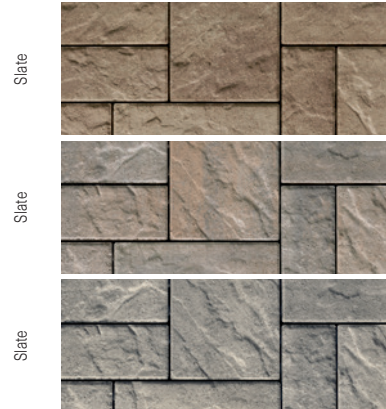

NOTES

See page 6 for icons description.

Techo-Bloc always recommends gluing the caps with concrete adhesive to ensure stability and safety.

See page 248 for product compatibility.

Please note that for barefoot walking areas (e.g. pool deck) dark-colored paving units could get very hot under the sun.