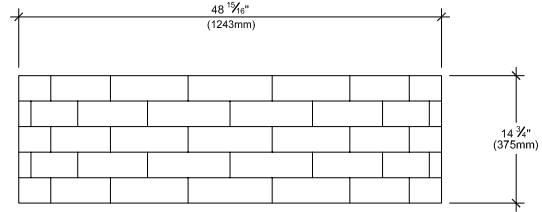

INSTALLATION GUIDE

VALENCIA FIRE PIT (KIT)

ELEVATION A