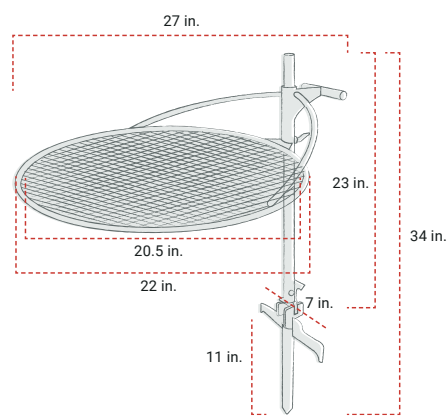

PRODUCT DETAILS:

Size: 24"

Circular version compatible with:
Valencia Circle Fire Pit

Square version compatible with:
Brandon Square Fire Pit
Prescott Square Fire Pit

BREEO SQUARE

BREEO ROUND 24"

BREEO OUTPOST

MATERIAL:

Outpost™ Grill:

Stainless Steel
Solid Stainless Post

Anchorpoint™ System:

Stainless Steel

DIMENSIONS:

Outpost™ Grill:

Grill Total Width: 22 in.
Grill Space Width: 20.5 in.
Post Height: 23"
(Exposed above Anchorpoint)

Post Total Height: 28.5 in.
(Inserts into Anchorpoint)

Max Height of Grill: 19 in.
(Top of Anchorpoint to Bottom of Grill)

MATERIAL:

Zentro: Black Painted Steel

Weight: 113 lbs.

DIMENSIONS:

Inside Diameter of Bowl: 24 in.

Outside Diameter of Rim: 35 in.

Total Height: 12 in.

MATERIAL:

Zentro: Black Painted Steel

Weight: 104 lbs.

DIMENSIONS:

Inside Diameter of Bowl: 24 in.

Outside Diameter of Rim: 35 in.