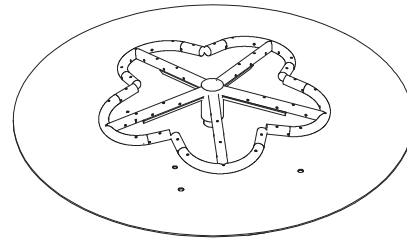

HPC ROUND - Compatible with Lumi, Sculptura Collection and Valencia (burner pan size as per product)