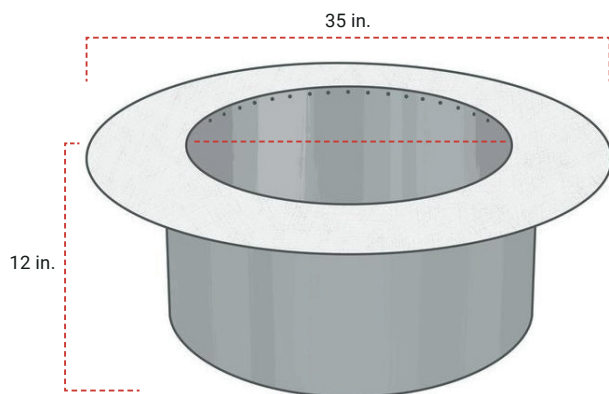

PRODUCT DETAILS:

Size: 24"

Circular version compatible with:
Valencia Circle Fire Pit

Square version compatible with:
Brandon Square Fire Pit
Prescott Square Fire Pit

BREEO SQUARE

BREEO ROUND 24"

BREEO OUTPOST

MATERIAL:

Outpost™ Grill:

Stainless Steel
Solid Stainless Post

Anchorpoint™ System:

Stainless Steel

DIMENSIONS:

Outpost™ Grill:

Grill Total Width: 22 in.
Grill Space Width: 20.5 in.
Post Height: 23"
(Exposed above Anchorpoint)

Post Total Height: 28.5 in.
(Inserts into Anchorpoint)

Max Height of Grill: 19 in.
(Top of Anchorpoint to Bottom of Grill)

MATERIAL:

Zentro: Black Painted Steel

Weight: 113 lbs.

DIMENSIONS:

Inside Diameter of Bowl: 24 in.

Outside Diameter of Rim: 35 in.

Total Height: 12 in.

MATERIAL:

Zentro: Black Painted Steel

Weight: 104 lbs.

DIMENSIONS:

Inside Diameter of Bowl: 24 in.

Outside Diameter of Rim: 35 in.