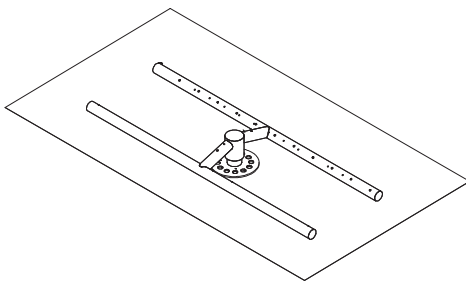

HPC RECTANGLE - Compatible with Brandon Rectangle, Raffinato and Sculptura Collection (burner pan size as per product)