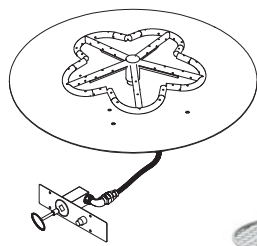

Specifications per pallet

| | Imperial | Metric |
|-------------------------------|---------------------------|----------------|
| Product dimension (L x W x H) | 9 3/4 x 9 13/16 x 2 15/16 | 247 x 250 x 75 |
| Cubing | 80 units | 80 units |
| Approx. Weight | 1 557 lbs | 706 kg |
| Height | 14 3/4 in | 375 mm |
| Exterior Diameter | 48 15/16 in | 1 243 mm |
| Interior Diameter | 29 1/8 in | 740 mm |
| Number of rows | 5 | |

Options and accessories (sold separately)

Sleeve Insert

Wood Firepit

Smokeless Insert

HPC BURNERS AND BREEO ACCESSORIES (SOLD SEPARATELY)

HPC BURNERS

FEATURES:

Natural Gas or Liquid Propane
Standard BTU: 65K
Push button ignition

INCLUDES:

Stainless steel burner with aluminum pan, mounting brackets, Dante valve with push-button ignition, vents, lava rock and stainless steel cover.
See page 127 for details.

GRILLING SYSTEM OUTPOST™

Only for Smokeless inserts

Transforms fire pit into wood-fired grill.
Weight: 12 lbs. 9 oz.
Diameter: 22 inches
See page 128 for details.

NOTES

See page 6 for icons description.

Available with UGO (Universal Gas Orifice) for natural gas & liquid propane burning options, wood burning or smokeless wood burning.