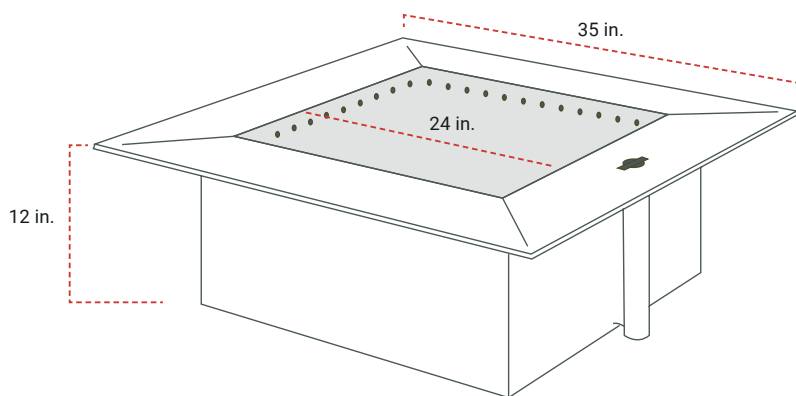

PRODUCT DETAILS:

Size: 24"

Circular version compatible with:
Valencia Circle Fire Pit

Square version compatible with:
Brandon Square Fire Pit
Prescott Square Fire Pit

BREEO SQUARE

BREEO ROUND 24"

BREEO OUTPOST

MATERIAL:

Outpost™ Grill:

Stainless Steel
Solid Stainless Post

Anchorpoint™ System:

Stainless Steel

DIMENSIONS:

Outpost™ Grill:

Grill Total Width: 22 in.
Grill Space Width: 20.5 in.
Post Height: 23"
(Exposed above Anchorpoint)

Outside Diameter of Rim: 35 in.

Total Height: 12 in.

MATERIAL:

Zentro: Black Painted Steel

Weight: 104 lbs.

DIMENSIONS:

Inside Diameter of Bowl: 24 in.

Outside Diameter of Rim: 35 in.