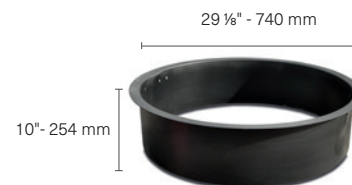

Specifications per pallet

| | Imperial | Metric |
|-------------------------------|---------------------------|----------------|
| Product dimension (L x W x H) | 9 3/4 x 9 13/16 x 2 15/16 | 247 x 250 x 75 |
| Cubing | 80 units | 80 units |
| Approx. Weight | 1 557 lbs | 706 kg |
| Height | 14 3/4 in | 375 mm |
| Exterior Diameter | 48 15/16 in | 1 243 mm |
| Interior Diameter | 29 1/8 in | 740 mm |
| Number of rows | 5 | |

Options and accessories (sold separately)

Sleeve Insert

Wood Firepit

Smokeless Insert

HPC BURNERS AND BREEO ACCESSORIES (SOLD SEPARATELY)

HPC BURNERS

FEATURES:

Natural Gas or Liquid Propane
Standard BTU: 65K
Push button ignition