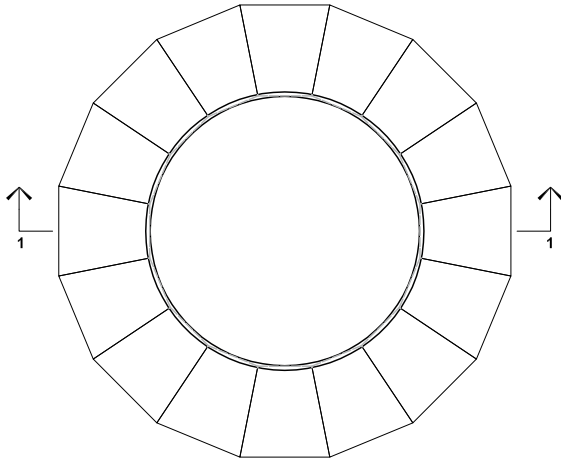

INSTALLATION GUIDE

VALENCIA FIRE PIT (KIT)

ELEVATION A