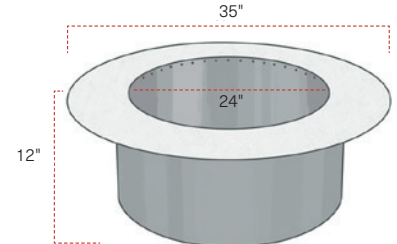

Smokeless Insert