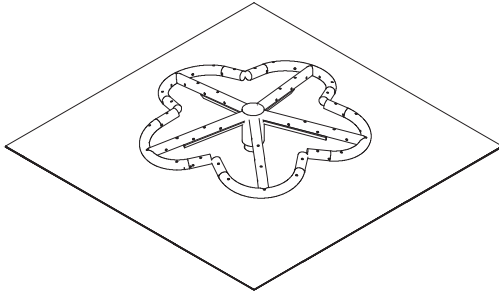

HPC BURNERS FOR FIRE PITS

DESCRIPTION

Made for outdoor gas fire pits (natural or propane), the patented design of the Torpedo™ burner by HPC delivers the biggest CSA-certified flame on the market. Made of welded commercial-grade stainless steel, this burner seamlessly blends into any fire pit design.

WHAT COMES IN THE HPC BURNER BOX?

Valencia units: burner and connection valve, accessories, owners manual, spark igniter kit, vent covers, key valve bracket, 5 install collars and a cover, 65k orifice installed, 150k orifice loose.

Prescott units: burner and connection valve, accessories, owners manual, spark igniter kit, vent covers, key valve bracket, 4 install collars and a cover, 65k orifice installed, 150k orifice loose.

Brandon units: burner and connection valve, accessories, owners manual, spark igniter kit, vent covers, key valve bracket, 4 install collars and a cover, 65k orifice installed, 150k orifice loose.

Raffinato units: burner and connection valve, accessories, owners manual, spark igniter kit, vent covers, key valve bracket, 4 install collars and a cover 65k orifice installed, 150k orifice loose.

The burner and connection valve come as one part connected. Install collars go around the perimeter of the fire pit.

Lumi Bowl and Sculptura Collection: burner and connection valve, accessories, owners manual, key valve bracket, a vinyl cover, 65k orifice installed, 150k orifice loose.

HPC SQUARE - Compatible with Brandon Square, Prescott and Sculptura Collection (burner pan size as per product)