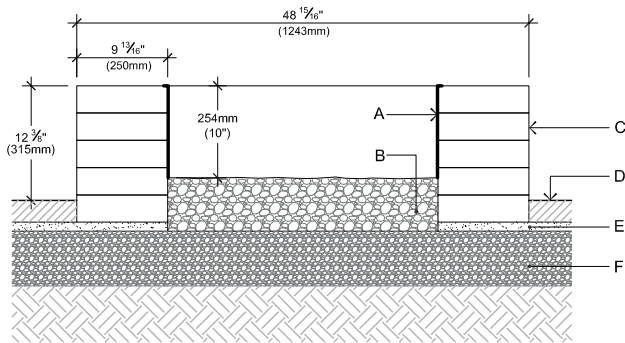

Specifications per pallet

| | Imperial | Metric |
|-------------------------------|---------------------------|----------------|
| Product dimension (L x W x H) | 9 3/4 x 9 13/16 x 2 15/16 | 247 x 250 x 75 |
| Cubing | 80 units | 80 units |
| Approx. Weight | 1 557 lbs | 706 kg |
| Height | 14 3/4 in | 375 mm |
| Exterior Diameter | 48 15/16 in | 1 243 mm |
| Interior Diameter | 29 1/8 in | 740 mm |
| Number of rows | 5 | |

OPTIONS AND ACCESSORIES are SOLD SEPARATELY.

See page 126 for details.

INSTALLATION GUIDE

VALENCIA FIRE PIT (KIT)

ELEVATION A

TOP VIEW

SECTION 1-1

- A. STEEL BOX INSERT
- B. CLEAN STONE 3/4" (20 mm), 6" (150 mm) THICK
- C. VALENCIA BLOCK
- D. TECO-BLOC PAVERS OR SLABS
- E. SETTING BED 1" (25 mm)
- F. COMPACTED GRANULAR BASE 0-3/4" (0-20 mm)