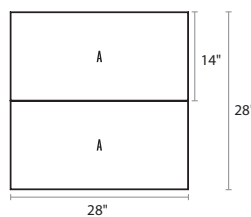

TRAVERTINA RAW

DESCRIPTION: Cap double-sided **TEXTURE:** Klean-Bloc Brushed Travertine

Pallet Overview - 14" x 28"

14 x 28"

Specifications per pallet

	Imperial	Metric
Product dimension (L x D x H)	28 x 14 x 2 1/4	711 x 356 x 57
Cubing	24 units	24 units
	56 lin. ft	17.07 m. lin
Approx. Weight	1 684 lbs	764 kg
Number of rows	8	
Linear coverage per row	7 lin. ft/row	2.13 lin. m/row

Klean-Bloc Brushed Travertine
Rock Garden Brown

Klean-Bloc Brushed Travertine
Ivory

Klean-Bloc Brushed Travertine
Riviera

By placing two units side by side, you will obtain a 28" pillar cap.

NOTES

See page 6 for icons description.