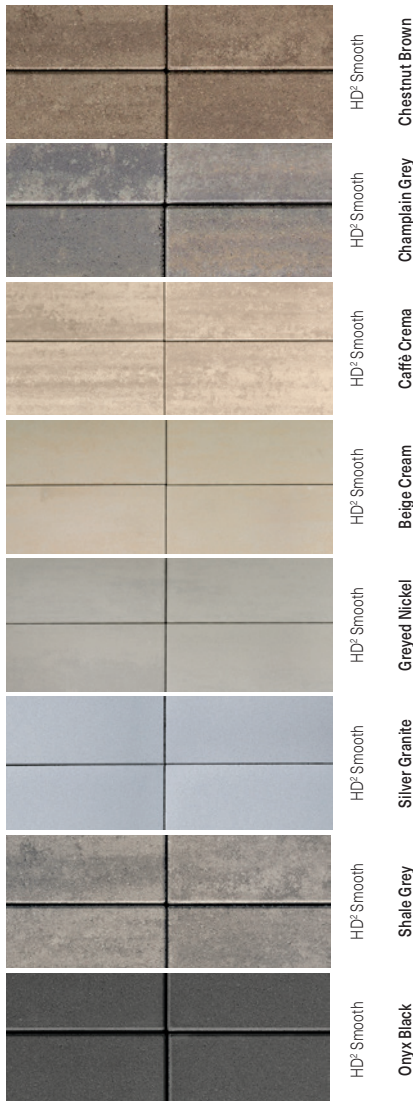

SLEEK

DESCRIPTION: Paver TEXTURE: HD² Smooth

Pallet Overview

Specifications per pallet

24 units / pallet

	Imperial	Metric
Product dimension (L x W x H)	31 15/16 x 15 7/8 x 3 9/16	811 x 404 x 90
Cubing	84.59 ft²	7.86 m²
Approx. Weight	3 543 lbs	1 607 kg
Number of rows	8	
Coverage per unit	10.57 ft²	0.98 m²
Lin. coverage per row	Depth	7.98 lin. ft
	Length	3.98 lin. ft

Please note that for barefoot walking areas (e.g. pool deck) dark-colored paving units could get very hot under the sun.