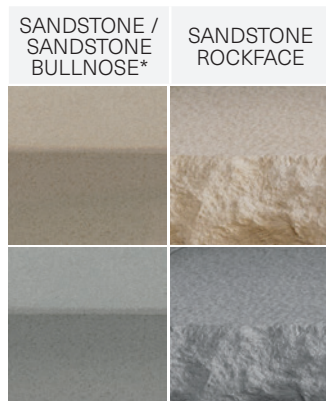

NOTES

See page 6 for icons description.

NATURAL STONE COLLECTION

Natural stones are products of nature. They are sold as is and are not covered by Techo-Bloc's Warranty. Installation is deemed acceptance of products.

*Sandstone Bullnose 16 × 48 only available in Grey

Please note that for barefoot walking areas (e.g. pool deck) dark-colored paving units could get very hot under the sun.