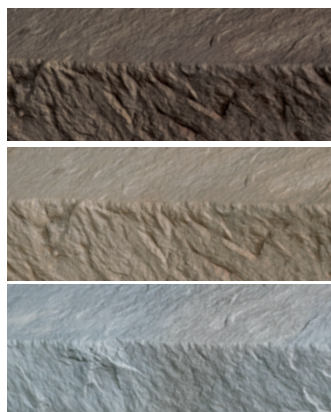

RÖCKA

DESCRIPTION: Edge TEXTURE: Fossil stone

Pallet Overview - Row 1

Pallet Overview - Row 2

Pallet Overview - Row 3

Fossil stone
Fossil stone
Fossil stone

Rock Garden Brown
Riviera
Chocolate Brown

Specifications per pallet

		Imperial	Metric
A 	Dimension Top (LxDxH) A	13 ¼ x 7 ¾ x 6	337 x 197 x 152
	Dimension Bottom (LxDxH) A	13 ¼ x 8 x 6	337 x 203 x 152
8 units / pallet	Dimension Top (LxDxH) B	26 ½ x 7 ¾ x 6	673 x 197 x 152
	Dimension Bottom (LxDxH) B	26 ½ x 8 x 6	673 x 203 x 152
B 	Dimension Top (LxDxH) C	39 ¾ x 7 ¾ x 6	1 010 x 197 x 152
	Dimension Bottom (LxDxH) C	39 ¾ x 8 x 6	1 010 x 203 x 152
8 units / pallet	Linear coverage per pallet	39.75 lin. ft	12.12 lin. m
	Weight	1 860 lbs	844 kg
C 	Number of rows	3	
	Lin. coverage per row	13.25 lin. ft	4.04 lin. m

4 units / pallet

NOTES

*For an authentic look, each color option is composed of a variety of darker & lighter tones. Natural ingredients such as granite are present within the recipe to allow for a range in tones, veining and textures from one stone to another.