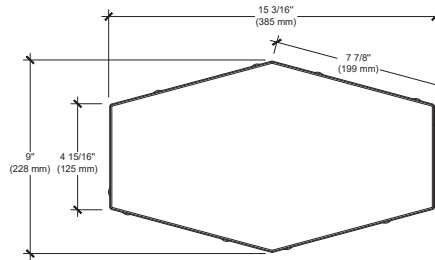

Laying Patterns Options

01 | Hexagon

Patterns are for design inspiration only. The installer is responsible to calculate & purchase the correct amount of material.

NOTES

See page 6 for icons description.
See page 26 for more information about applications.
See page 34 to 36 for more technical information.

Please note that for barefoot walking areas (e.g. pool deck) dark-colored paving units could get very hot under the sun.