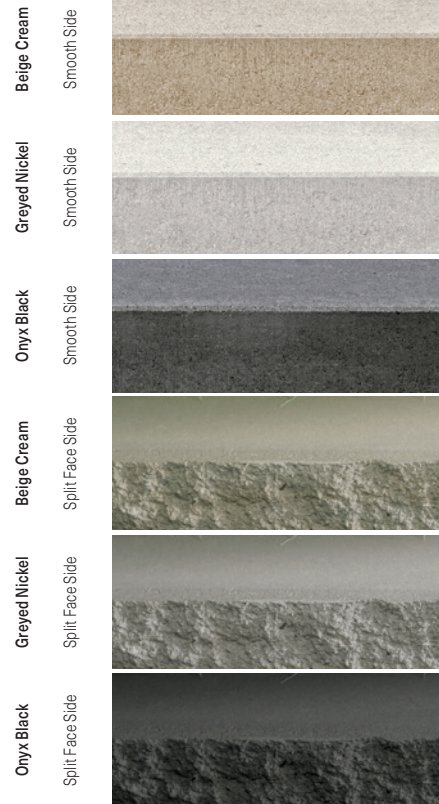

GRAPHIX

DESCRIPTION: Reversible Cap **TEXTURE:** Split Face and Smooth

Specifications per pallet		Imperial	Metric
28 units / pallet	Product dimension (L×D×H)	20 × 14 × 2 15/16	508 × 355 × 75
 split face side	Cubing	28 units	28 units
	Units	46.67 lin. ft	14.22 lin. m
 smooth side	Approx. Weight	0.60 unit/lin. ft	1.97 unit/lin. m
	Number of rows	1 950 lb	885 kg
	Lin. coverage per row	6.67 lin. ft	2.03 lin. m
		1 lin. ft = 0.60 unit	1.96 lin. m/unit

Pallet Overview

NOTES

See page 6 for icons description.

COMPATIBLE WALLS

See page 246 for product compatibility..

Techo-Bloc always recommends gluing the caps with concrete adhesive to ensure stability and safety.

Please note that for barefoot walking areas (e.g. pool deck) dark-colored paving units could get very hot under the sun.