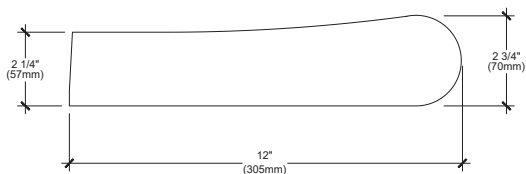

BALI TRAVERTINA RAW

DESCRIPTION: Bullnose Pool coping **TEXTURE:** Klean-Bloc Brushed Travertine

Specifications per pallet

28 units / pallet

	Imperial	Metric
Dimension Front (L x D x H)	16 x 12 x 2 1/4	406 x 305 x 57
Dimension Back (L x D x H)	16 x 12 x 2 3/4	406 x 305 x 70
Cubing	28 units	28 units
Linear coverage per pallet	37.33 lin. ft	11.38 lin. m
Approx. Weight	1 069 lbs	485 kg
Number of rows	1	
Linear coverage per row	37.33 lin. ft	11.38 lin. m