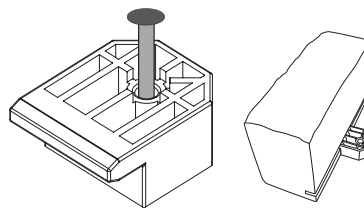

D ❄️

AVIGNON

DESCRIPTION: Edge **TEXTURE*:** Chiseled top and one sculpted side / Split Face

Pallet Overview

Specifications per pallet

	Imperial	Metric
Product dimension (L x W x H)	12 x 4 1/2 x 7	305 x 114 x 178
Linear coverage per pallet	90 lin. ft	27.44 lin. m
Weight	2 785 lbs	1 263 kg
Number of rows	6	
Lin. coverage per row	15 lin. ft	4.57 lin. m

Chiseled / Split Face* Chestnut Brown
 Chiseled / Split Face* Champlain Grey
 Chiseled / Split Face* Shale Grey

Plastic Edge Restraint System.

(Nail is not included)

NOTES

The Avignon and Pietra edges come with a plastic edge restraint system that can receive an 8" or 10" (200 mm or 250 mm) nail.

The edge restraint is easily inserted in the back groove of the block and secures the block in place with the use of an 8" or 10" (200 mm or 250 mm) nail. Nail is not included.

See page 6 for icons description.