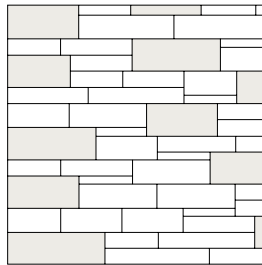

-  RESIDENTIAL
-  COMMERCIAL

LONDANA

DIMENSIONS

DEPTH x HEIGHT x WIDTH

LONDANA
 3 15/16" x 3 3/8" x variable
 100mm x 85mm x variable

3 15/16" x 5 1/8" x variable
 100mm x 130mm x variable

LONDANA GRANDE
 3 15/16" x 7 1/16" x variable
 100mm x 180mm x variable

WEIGHT

LONDANA: 2214 lbs
 LONDANA GRANDE: 2026 lbs

SPECIFICATIONS

LONDANA
 7 rows
 8.9 ft² per row
 62.3 ft² per skid

LONDANA GRANDE
 7 rows
 8 ft² per row
 56 ft² per skid

INSTALLATIONS

*Inspirations only

SKID

ROW A

J	O
A	I
E	E
M	M
M	M
I	I
J	O

ROW B

K	N
F	D
C	G
L	L
J	O
B	H
K	N

GRANDE ROW A

P	S
P	S
P	S
P	S

GRANDE ROW B

Q	R
Q	R
Q	R
Q	R